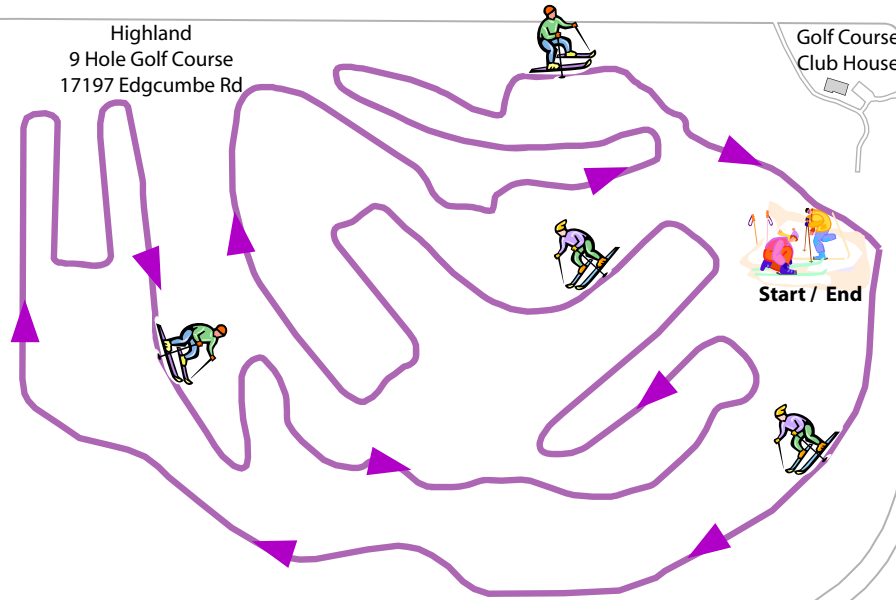

No skiing on the Highland National Golf Course

Highland
9 Hole Golf Course
17197 Edgcumbe Rd

City of Saint Paul Parks and Recreation Highland 9 Hole Golf Course Cross Country Ski Trail

-  Cross Country Ski (3.5K loop)
-  Building Structures

N

Saint Paul Parks & Recreation
Map Prepared By: Ger Pha
Dec, 2008